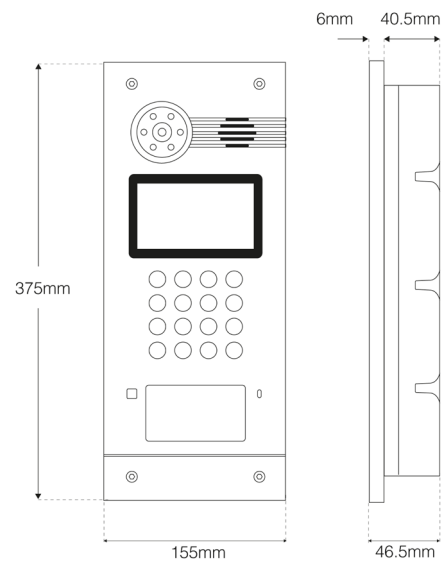

ORC-E2-V2

ITEM NO: 27531

The ORC-E2-V2 multi-user entry control panel exemplifies modern sophistication and functionality. Its sleek design and user-friendly interface cater to multiple users efficiently. Beyond basic access control, the ORC-E2-V2 offers enhanced features including direct contact options for tradespeople and concierge services, streamlining communication and improving convenience for users.

DIMENSION

SPECIFICATION

Size	155mm x 375mm x 46.5mm	CPU	Cortex-A7 Quad Core 1.5GH
Finish	Alloy	Protocol	SIP, TCP/IP, RTSP
IP Night Vision	Yes	IP Class	IP55
RFID Card Reader	IC/DC/Reversed (Optional)	Unlock Card Type	IC/DC (Optional)

TECHNICAL INFORMATION

Power	12V DC	Rated Power	5W
Display Type	4.3" LCD	Temperature	-10 °C - +55 °C
Humidity	20% - 93%	Memory	SDRAM 1GB DDR3
Flash	4GB or 16GB	Camera	CMOS
Network	Ethernet (10.10BaseT) RJ-45	Cabling	Structured Network, LAN / WAN
Audio Codec	G.711U, G.711A	Video Codec	H.264
Button	Mechanical Button	Exit Button	Yes
Number of Cards	10,000pcs		