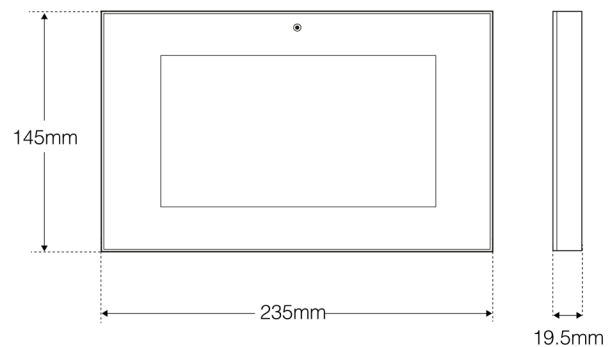

DIMENSION

SPECIFICATION

Size	235mm x 145mm x 19.5mm	Colour	Black with Silver Frame
App	Yes (note system may require cloud service)	Ring Tones	8
Widgets*	News, Weather, TFL, Portal Internet	Alarm Inputs	8
Door Bell Input	Yes (zone 8)	Smoke Alarm Input	Yes
Leak Detection Input	Yes	Remote Management	Optional
Energy Monitoring	Optional	Heating Control	Optional
Blind Control	Optional	Concierge	Yes

TECHNICAL INFORMATION

CPU	Quad Core	Protocol	SIP, TC/IP, RTSP, RTP, HTTP
Power	PoE (802.3 AF)	Audio Codec	G.711U, G.711A, G.729
Video Codec	H.264	Flash	4GB
Firmware Upgrade	Network or Remote *	Picture Record	Requires Micro SD card
Video Record	Requires Micro SD card	Display Resolution	1024 x 600
Time	Manual or Automatic (via NTP)		

DIMENSION

SPECIFICATION

Size	235mm x 145mm x 19.5mm	Colour	White with Silver Frame
App	Yes (note system may require cloud service)	Ring Tones	8
Widgets*	News, Weather, TFL, Portal Internet	Alarm Inputs	8
Door Bell Input	Yes (zone 8)	Smoke Alarm Input	Yes
Leak Detection Input	Yes	Remote Management	Optional
Energy Monitoring	Optional	Heating Control	Optional
Blind Control	Optional	Concierge	Yes