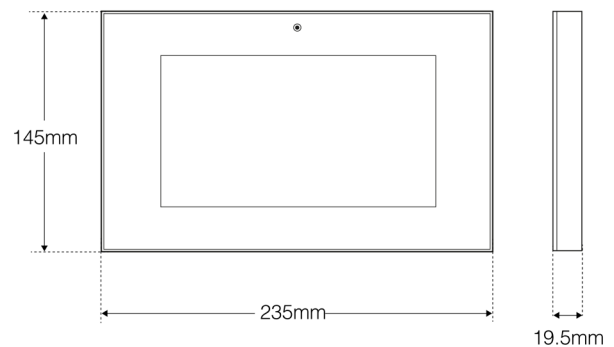

DIMENSION

SPECIFICATION

Size	235mm x 145mm x 19.5mm	Colour	Black with Silver Frame
App	Yes (note system may require cloud service)	Ring Tones	8
Widgets*	News, Weather, TFL, Portal Internet	Alarm Inputs	8
Door Bell Input	Yes (zone 8)	Smoke Alarm Input	Yes
Leak Detection Input	Yes	Remote Management	Optional
Energy Monitoring	Optional	Heating Control	Optional
Blind Control	Optional	Concierge	Yes

DIMENSION

SPECIFICATION

Size	235mm x 145mm x 19.5mm	Colour	White with Silver Frame
App	Yes (note system may require cloud service)	Ring Tones	8
Widgets*	News, Weather, TFL, Portal Internet	Alarm Inputs	8
Door Bell Input	Yes (zone 8)	Smoke Alarm Input	Yes
Leak Detection Input	Yes	Remote Management	Optional
Energy Monitoring	Optional	Heating Control	Optional
Blind Control	Optional	Concierge	Yes