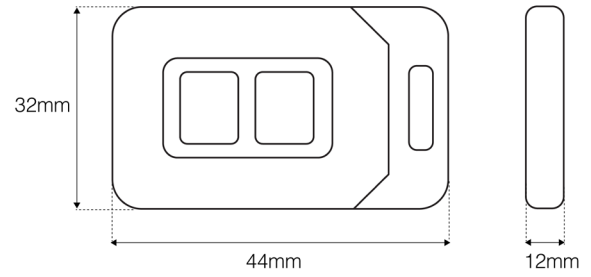

# ORC-GTTX-2

ITEM NO: 12565

The 2CH Gate Transmitter Mifare, with its compact and ergonomic design, is an ideal remote control solution for gates, barriers, shutters, and garage doors. This versatile mini remote can be easily programmed to work seamlessly with our ORC-GTRX receivers.

## DIMENSION

## TECHNICAL INFORMATION

<b>Size</b>	32mm x 12mm x 44mm	<b>Colour</b>	Grey
<b>Weight</b>	26g	<b>Power</b>	1x CR2032
<b>Temperature</b>	-20 - 90°C	<b>Humidity</b>	10% ~ 95% R.H
<b>Communication</b>	Wiegand 26 - 34	<b>Channels</b>	2
<b>RH</b>	433.92MHz transmitters	<b>Logo</b>	No